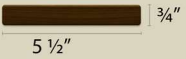

Ipe is naturally resistant to rot and is over 3 times harder than traditional Teak. These natural qualities mean an Ipe deck can last 75+ years without constant staining or refinishing. Ipe decking is responsibly harvested from managed forests to provide a truly renewable resource. For added peace of mind, Ipe also features up to a class A rating for flame spread, making it a great option for homes in dry brush areas, rooftops, and other fire-prone areas.

IPE Actual Sizes

Ipe 1"x4"

Ipe 1"x6"

Ipe 1"x8"

Ipe 1"x10"

Ipe 1"x12"

Ipe 1"x6" Grooved

IPE 5/4"