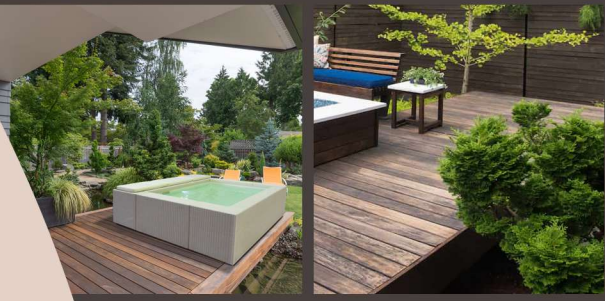

IPE DECKING

The finest-quality hardwood available. From the famous Atlantic City Boardwalk to your own backyard, Ipe decking is proven to keep its integrity and last longer than any other decking material.

Ipe is naturally resistant to rot and is over 3 times harder than traditional Teak. These natural qualities mean an Ipe deck can last 75+ years without constant staining or refinishing. Ipe decking is responsibly harvested from managed forests to provide a truly renewable resource. For added peace of mind, Ipe also features up to a class A rating for flame spread, making it a great option for homes in dry brush areas, rooftops, and other fire-prone areas.