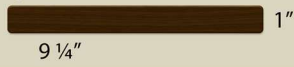

Ipe is naturally resistant to rot and is over 3 times harder than traditional Teak. These natural qualities mean an Ipe deck can last 75+ years without constant staining or refinishing. Ipe decking is responsibly harvested from managed forests to provide a truly renewable resource. For added peace of mind, Ipe also features up to a class A rating for flame spread, making it a great option for homes in dry brush areas, rooftops, and other fire-prone areas.

IPE Actual Sizes

Ipe 1"x4"

Ipe 1"x6"

Ipe 1"x8"

Ipe 1"x10"

Ipe 1"x12"

Ipe 1"x6" Grooved

IPE 5/4"

Ipe 5/4"x4"

Ipe 5/4"x6"

Ipe 5/4"x8"

Ipe 5/4"x10"

Ipe 5/4"x12"

Ipe 5/4"x6" Grooved

IPE 2"

Ipe 2"x2"

Ipe 2"x4"

Ipe 2"x6"

Ipe 2"x8"

Ipe 2"x10"

Ipe 2"x12"

IPE 3"

Ipe 3"x4"

Ipe 3"x6"