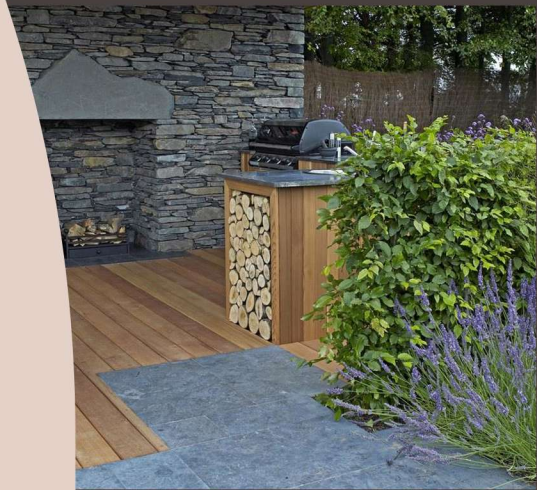

Ipe is naturally resistant to rot and is over 3 times harder than traditional Teak. These natural qualities mean an Ipe deck can last 75+ years without constant staining or refinishing. Ipe decking is responsibly harvested from managed forests to provide a truly renewable resource. For added peace of mind, Ipe also features up to a class A rating for flame spread, making it a great option for homes in dry brush areas, rooftops, and other fire-prone areas.