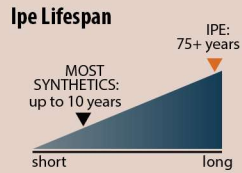

Lovely

Proud member of:

Buy Direct From the Source

A global leader since 1992, Lumber Decking has supplied exotic wood decking, lumber, and flooring materials directly to customers throughout the world. With our wide selection, factory-direct business model, and sustainable harvesting methods, it's no wonder we are one of the fastest-growing companies in the industry.

For more information visit our website:

www.thelumberdecking.com

IPE DECKING

The finest-quality hardwood available. From the famous Atlantic City Boardwalk to your own backyard, Ipe decking is proven to keep its integrity and last longer than any other decking material.

Ipe is naturally resistant to rot and is over 3 times harder than traditional Teak. These natural qualities mean an Ipe deck can last 75+ years without constant staining or refinishing. Ipe decking is responsibly harvested from managed forests to provide a truly renewable resource. For added peace of mind, Ipe also features up to a class A rating for flame spread, making it a great option for homes in dry brush areas, rooftops, and other fire-prone areas.