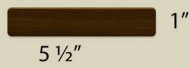

Ipe is naturally resistant to rot and is over 3 times harder than traditional Teak. These natural qualities mean an Ipe deck can last 75+ years without constant staining or refinishing. Ipe decking is responsibly harvested from managed forests to provide a truly renewable resource. For added peace of mind, Ipe also features up to a class A rating for flame spread, making it a great option for homes in dry brush areas, rooftops, and other fire-prone areas.

IPE Actual Sizes

Ipe 1"x4"

Ipe 1"x6"

Ipe 1"x8"

Ipe 1"x10"

Ipe 1"x12"

Ipe 1"x6" Grooved

IPE 5/4"

Ipe 5/4"x4"

Ipe 5/4"x6"

Ipe 5/4"x8"

Ipe 5/4"x10"

Ipe 5/4"x12"

Ipe 5/4"x6" Grooved

IPE 2"

Ipe 2"x2"