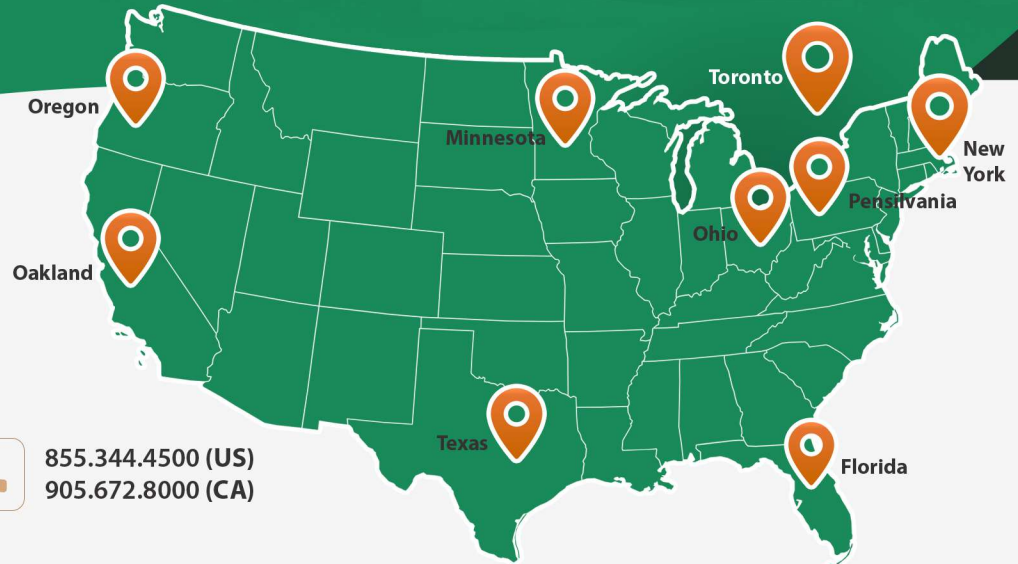

SERVICES

Import & export

We offer you the peace of mind you deserve with our Import & Export services. Our team is dedicated to taking care of all logistics required to get your goods across the globe.

Our principal import markets are as follows:
Asia, South America and Africa.

Personalized Planning

Our sales assistants can help you build a scheduled plan for all of your orders according to your specific needs.

The team is available to answer all your questions by phone call or email from 8 to 5pm EST, Monday through Friday.

Distribution Centers

Our warehouses are strategically located around the US and Canada resulting in fast and convenient deliveries of the many products we offer, regardless of your own location.

Our warehouses are located in:
Miami, New York, Toronto and Oakland.

Vendor managed inventory

We're able to satisfy our customers' inventory needs by having their yards replenished exactly when they need it to be. Let us be partners.

Give us a call for a quote.

Got any questions?
Want to request a quote?
Feel free to give us a call.

Send us an e-mail to:
contact@thelumberdecking.com

855.344.4500 (US)
905.672.8000 (CA)

www.thelumberdecking.com