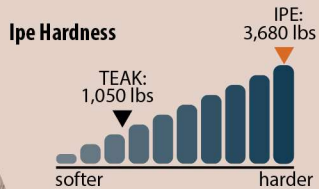

For more information visit our website:

www.thelumberdecking.com

IPE DECKING

The finest-quality hardwood available. From the famous Atlantic City Boardwalk to your own backyard, Ipe decking is proven to keep its integrity and last longer than any other decking material.

Ipe is naturally resistant to rot and is over 3 times harder than traditional Teak. These natural qualities mean an Ipe deck can last 75+ years without constant staining or refinishing. Ipe decking is responsibly harvested from managed forests to provide a truly renewable resource. For added peace of mind, Ipe also features up to a class A rating for flame spread, making it a great option for homes in dry brush areas, rooftops, and other fire-prone areas.