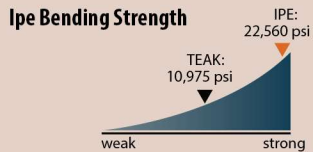

For more information visit our website:

www.thelumberdecking.com

IPE DECKING

The finest-quality hardwood available. From the famous Atlantic City Boardwalk to your own backyard, Ipe decking is proven to keep its integrity and last longer than any other decking material.

Ipe is naturally resistant to rot and is over 3 times harder than traditional Teak. These natural qualities mean an Ipe deck can last 75+ years without constant staining or refinishing. Ipe decking is responsibly harvested from managed forests to provide a truly renewable resource. For added peace of mind, Ipe also features up to a class A rating for flame spread, making it a great option for homes in dry brush areas, rooftops, and other fire-prone areas.